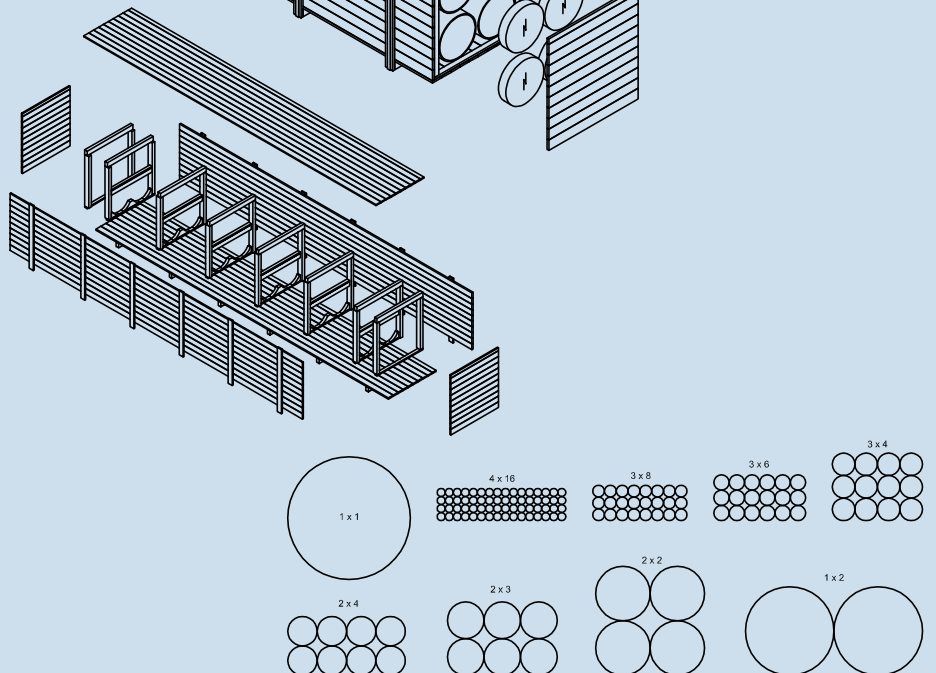

Packing Standard - SK04

Description:

- > single pipes wrapped in shrink foil
- > pipe ends protected with foil or plastic caps
- > wooden box with frame construction, completely closed
- > box secured with steel strapping

Packaging units

Ø 2"	60,3 mm	4 x 16
Ø 3"	88,9 mm	3 x 8
Ø 4"	114,3 mm	3 x 6
Ø 6"	168,3 mm	3 x 4
Ø 8"	219,1 mm	2 x 4
Ø 10"	273,0 mm	2 x 3
Ø 12"	323,9 mm	1 x 2
Ø 14"	355,6 mm	2 x 2
Ø 16"	406,4 mm	2 x 2
Ø 18"	457,2 mm	1 x 2
Ø 20"	508,0 mm	1 x 2
Ø 22"	558,8 mm	1 x 2
Ø 24"	609,6 mm	1 x 2
Ø 26"	660,4 mm	1 x 2
Ø 28"	711,2 mm	1 x 2
Ø 30"	762,0 mm	1 x 2
Ø 32"	812,8 mm	1 x 2
Ø 34"	863,6 mm	1 x 2
Ø 36"	914,4 mm	1 x 2
Ø 38"	965,2 mm	1 x 1
Ø 40"	>1016,0 mm	1 x 1