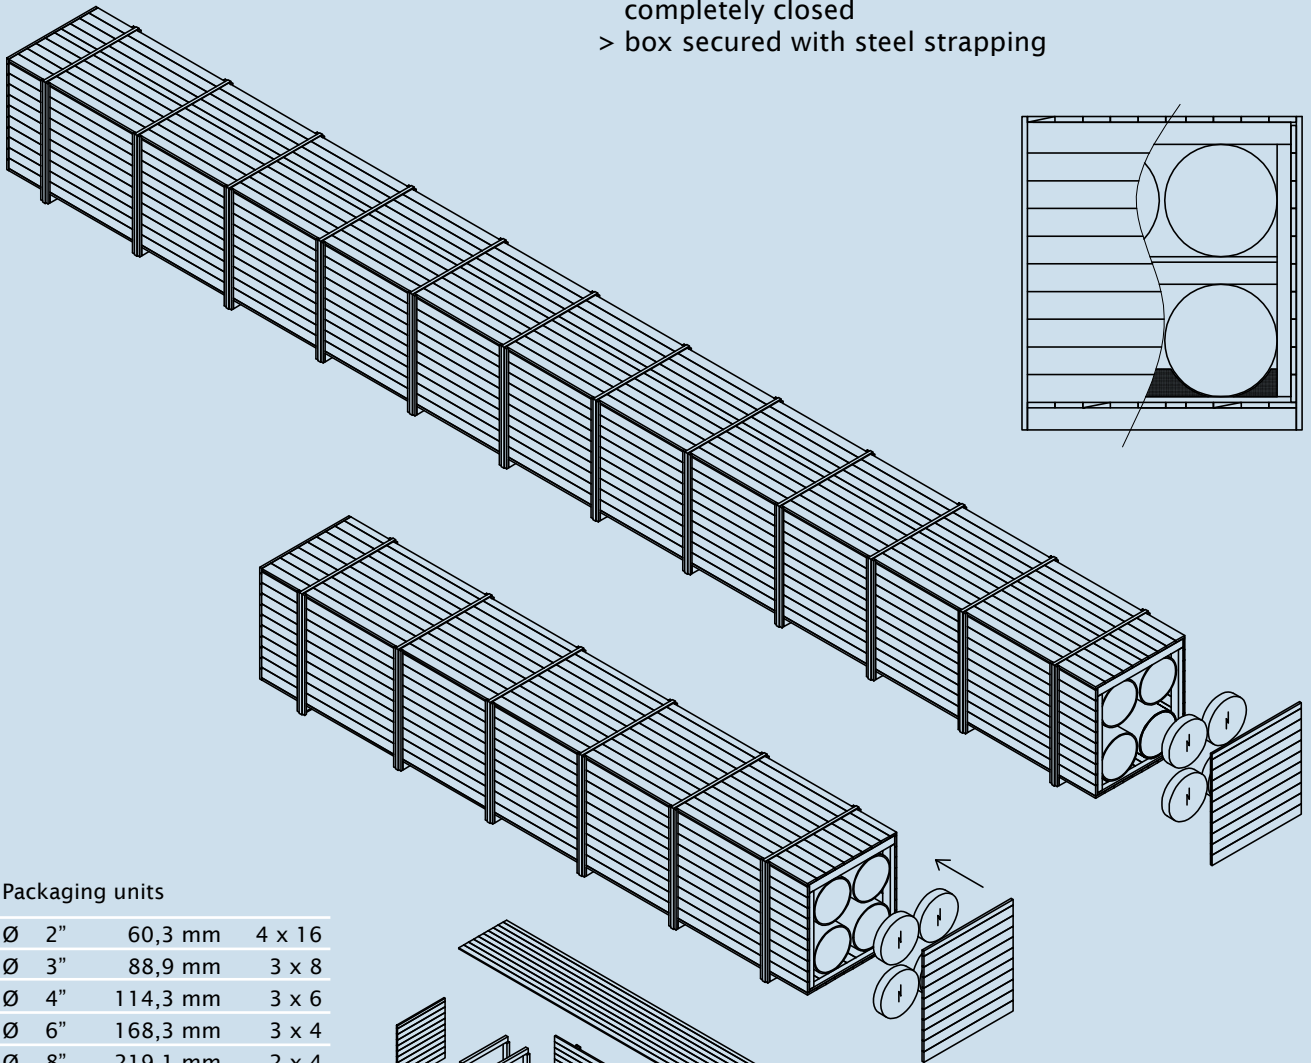

Packing Standard - SK04

Description:

- > single pipes wrapped in shrink foil
- > pipe ends protected with foil or plastic caps
- > wooden box with frame construction, completely closed
- > box secured with steel strapping

Packaging units

Ø 2"	60,3 mm	4 x 16
Ø 3"	88,9 mm	3 x 8
Ø 4"	114,3 mm	3 x 6
Ø 6"	168,3 mm	3 x 4
Ø 8"	219,1 mm	2 x 4
Ø 10"	273,0 mm	2 x 3
Ø 12"	323,9 mm	1 x 2
Ø 14"	355,6 mm	2 x 2
Ø 16"	406,4 mm	2 x 2
Ø 18"	457,2 mm	1 x 2
Ø 20"	508,0 mm	1 x 2
Ø 22"	558,8 mm	1 x 2
Ø 24"	609,6 mm	1 x 2
Ø 26"	660,4 mm	1 x 2
Ø 28"	711,2 mm	1 x 2
Ø 30"	762,0 mm	1 x 2
Ø 32"	812,8 mm	1 x 2
Ø 34"	863,6 mm	1 x 2
Ø 36"	914,4 mm	1 x 2
Ø 38"	965,2 mm	1 x 1
Ø 40"	>1016,0 mm	1 x 1